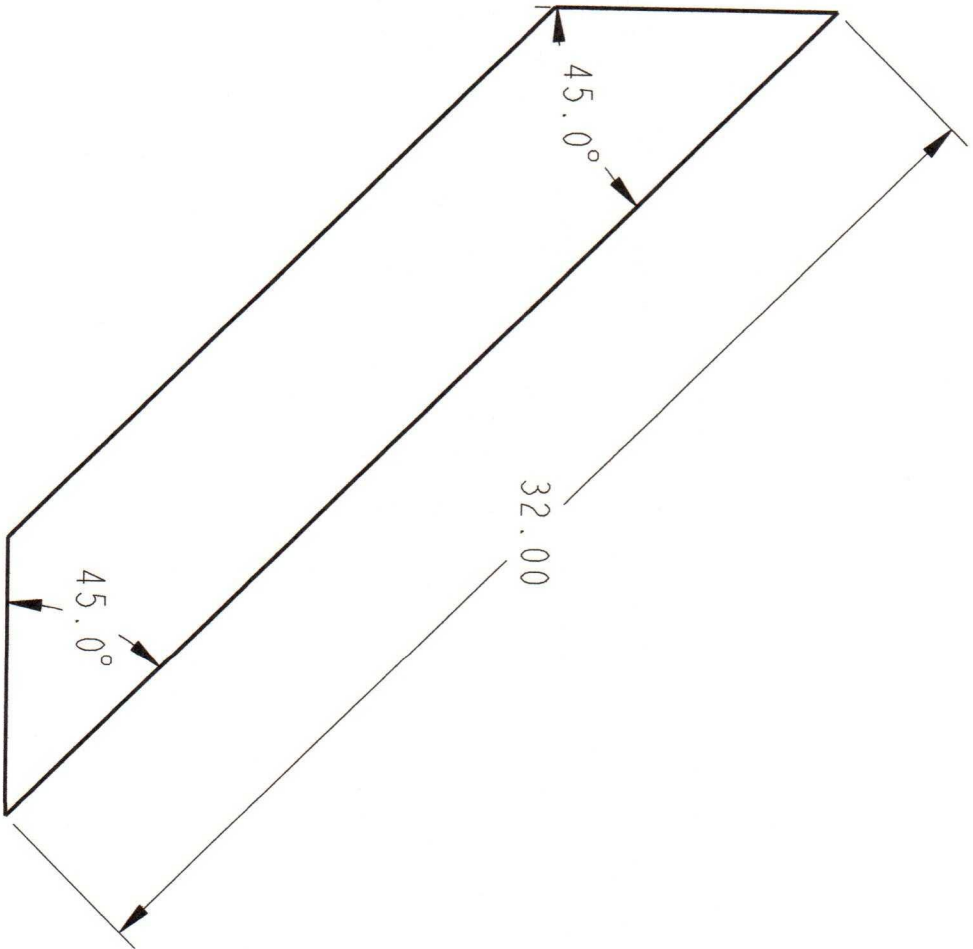

Philmont Scout Ranch
Tent Platform
Large

Title: LOWER_FRAME_BRACE
Tolerances: ±0.25

Drawn by: Ronald La Curan	2x6 SPF	Index: 1
Date: 10/06/08	Version: 1	Page 6 of 9
Scale: 1:5