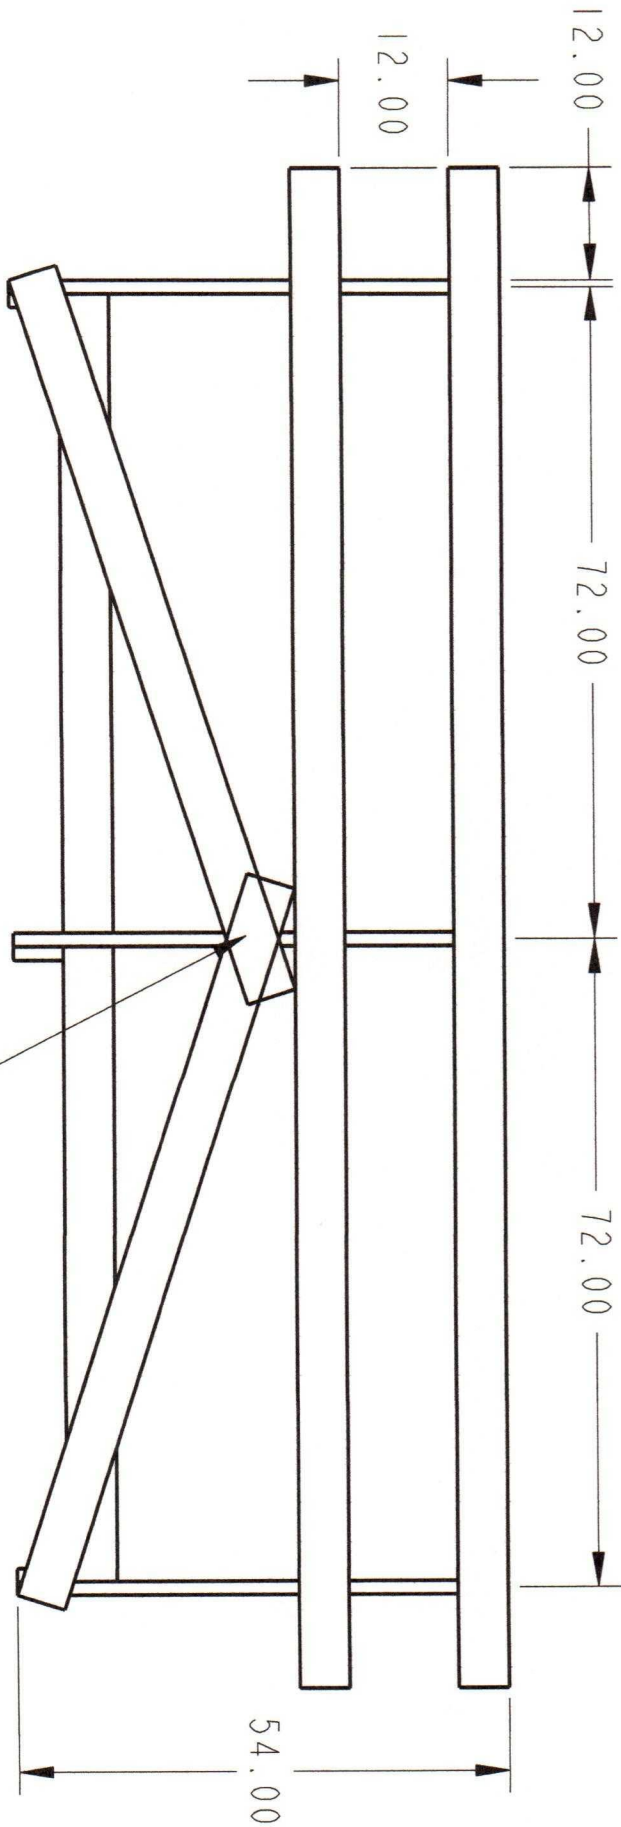

Version: 1

Page 2 of 9

Index	Part Name	Description	Qty
1	PLATFORM_FLOOR	1x6 Planed 120" Long	25
2	PLATFORM_GUARD_1	2x2 Planed 36" Long	2
3	PLATFORM_GUARD_2	2x2 Planed 144" Long	2
4	PLATFORM_GUARD_3	2x2 Planed 116.5" Long	1
5	UPPER_FRAME_OUTTER_1	2x6 Planed 120" Long	2
6	UPPER_FRAME_OUTTER_2	2x6 Planed 141" Long	7

Index	Part Name	Description	Qty
1	LOWER_FRAME_BRACE	Dimensions on next page	6
2	LOWER_FRAME_CROSS	1x6 Planed 84" Long	4
3	LOWER_FRAME_FRONT	2x6 Planed 168" Long	3
4	LOWER_FRAME_RAIL	2x6 Planed 168" Long	4
5	LOWER_FRAME_SIDE	2x6 Planed 144" Long	2
6	LOWER_FRAME_UPRIGHT	2x6 Planed 54" Long	6

Title: LOWER_FRAME_BRACE
Tolerances: ±0.25

Drawn by: Ronald La Curan	2x6 SPF	Index: 1
Date: 10/06/08	Version: 1	Page 6 of 9
Scale: 1:5		

Philmont Scout Ranch
Tent Platform
Large

Title: LOWER_PLATFORM FRONT

Tolerances: ± 0.25

Drawn by: Ronald La Curan

SPF

Index: 2

Date: 10/06/08 Scale: 1:20

Version: 1

Page 7 of 9

These two cross braces will overlap one another when nailed together.