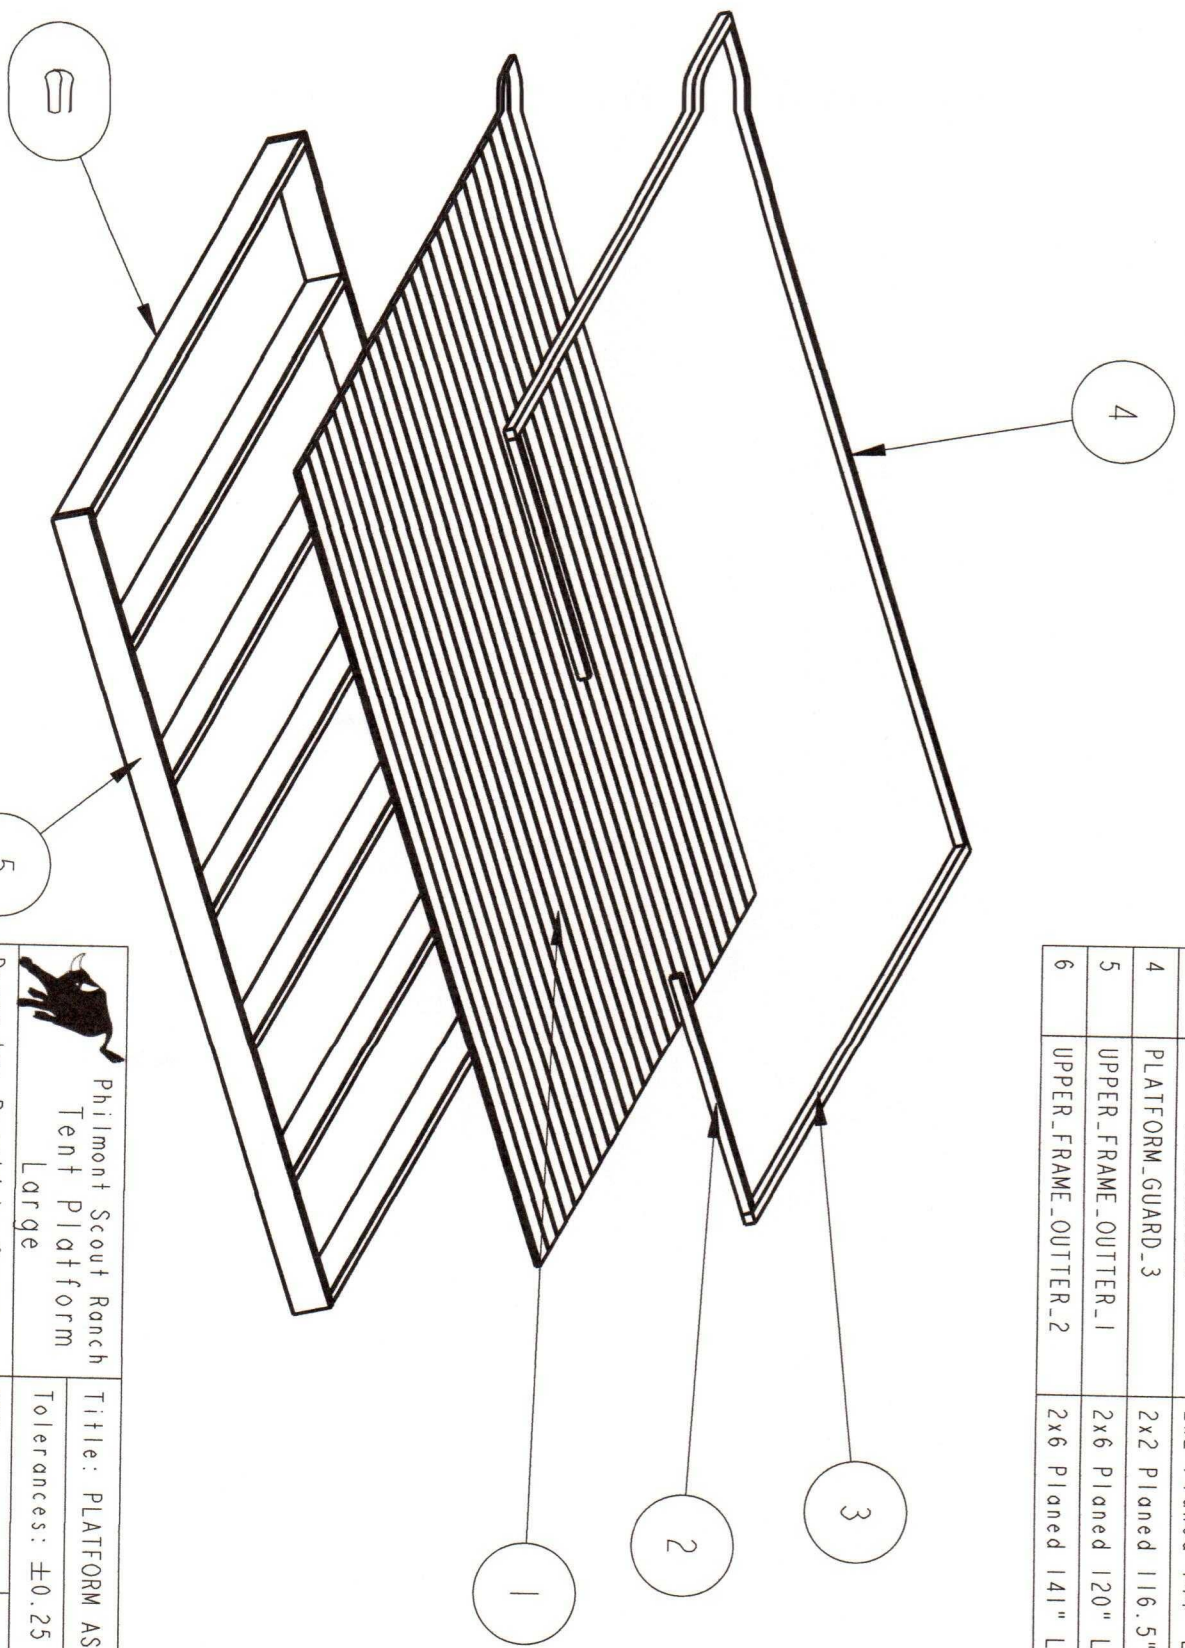

Page 1 of 9

Index	Part Name	Description	Qty
1	LOWER_FRAME		1
2	PLATFORM		1

Philmont Scout Ranch
Tent Platform
Large

Title: TENT PLATFORM - LG
Tolerances: N/A

Drawn by: Ronald La Curan

N/A

Index: N/A

Date: 10/06/08 Scale: 1:40

Version: 1

Page 2 of 9

Index	Part Name	Description	Qty
1	PLATFORM_FLOOR	1x6 Planed 120" Long	25
2	PLATFORM_GUARD_1	2x2 Planed 36" Long	2
3	PLATFORM_GUARD_2	2x2 Planed 144" Long	2
4	PLATFORM_GUARD_3	2x2 Planed 116.5" Long	1
5	UPPER_FRAME_OUTTER_1	2x6 Planed 120" Long	2
6	UPPER_FRAME_OUTTER_2	2x6 Planed 141" Long	7

Philmont Scout Ranch
Tent Platform
Large

Title: PLATFORM ASSEMBLY
Tolerances: ±0.25

Drawn by: Ronald La Curan
Date: 10/06/08
Scale: 1:25
SPF
Version: 1
Index: 1
Page 3 of 9

Index	Part Name	Description	Qty
1	UPPER_FRAME_OUTTER-1	2x6 Planed 120" Long	2
2	UPPER_FRAME_OUTTER-2	2x6 Planed 141" Long	7

IMPORTANT: Floor Slat spacing should be roughly 0.25"

Philmont Scout Ranch
Tent Platform
Large

Title: PLATFORM_TOP no floor
Tolerances: ±0.25

Drawn by: Ronald La Curan	SPF	Index: N/A
Date: 10/06/08	Scale: 1:25	Version: 1
		Page 4 of 9