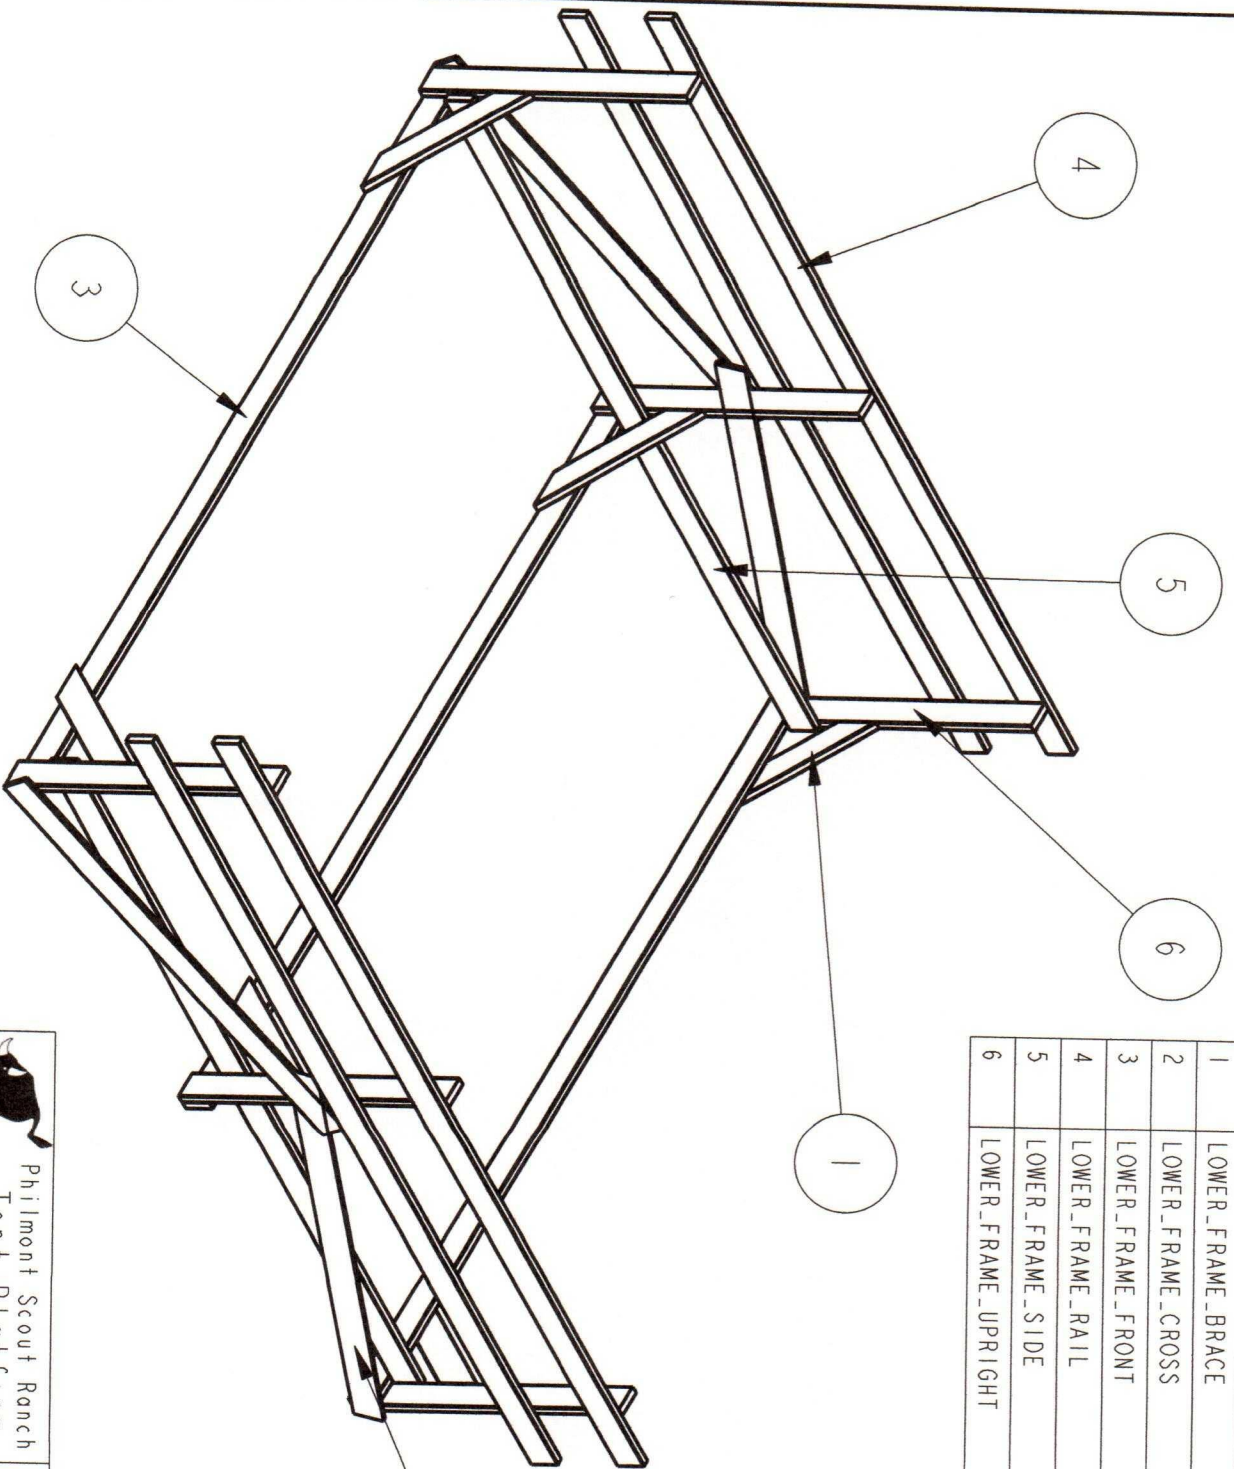

Version: 1

Page 2 of 9

Index	Part Name	Description	Qty
1	PLATFORM_FLOOR	1x6 Planed 120" Long	25
2	PLATFORM_GUARD_1	2x2 Planed 36" Long	2
3	PLATFORM_GUARD_2	2x2 Planed 144" Long	2
4	PLATFORM_GUARD_3	2x2 Planed 116.5" Long	1
5	UPPER_FRAME_OUTTER_1	2x6 Planed 120" Long	2
6	UPPER_FRAME_OUTTER_2	2x6 Planed 141" Long	7

Philmont Scout Ranch
Tent Platform
Large

Title: PLATFORM ASSEMBLY
Tolerances: ±0.25

Drawn by: Ronald La Curan
Date: 10/06/08
Scale: 1:25
SPF
Version: 1
Index: 1
Page 3 of 9

Index	Part Name	Description	Qty
1	UPPER_FRAME_OUTTER-1	2x6 Planed 120" Long	2
2	UPPER_FRAME_OUTTER-2	2x6 Planed 141" Long	7

IMPORTANT: Floor Slat spacing should be roughly 0.25"

Philmont Scout Ranch
Tent Platform
Large

Title: PLATFORM_TOP no floor
Tolerances: ±0.25

Drawn by: Ronald La Curan	SPF	Index: N/A
Date: 10/06/08	Scale: 1:25	Version: 1
		Page 4 of 9

Index	Part Name	Description	Qty
1	LOWER_FRAME_BRACE	Dimensions on next page	6
2	LOWER_FRAME_CROSS	1x6 Planed 84" Long	4
3	LOWER_FRAME_FRONT	2x6 Planed 168" Long	3
4	LOWER_FRAME_RAIL	2x6 Planed 168" Long	4
5	LOWER_FRAME_SIDE	2x6 Planed 144" Long	2
6	LOWER_FRAME_UPRIGHT	2x6 Planed 54" Long	6