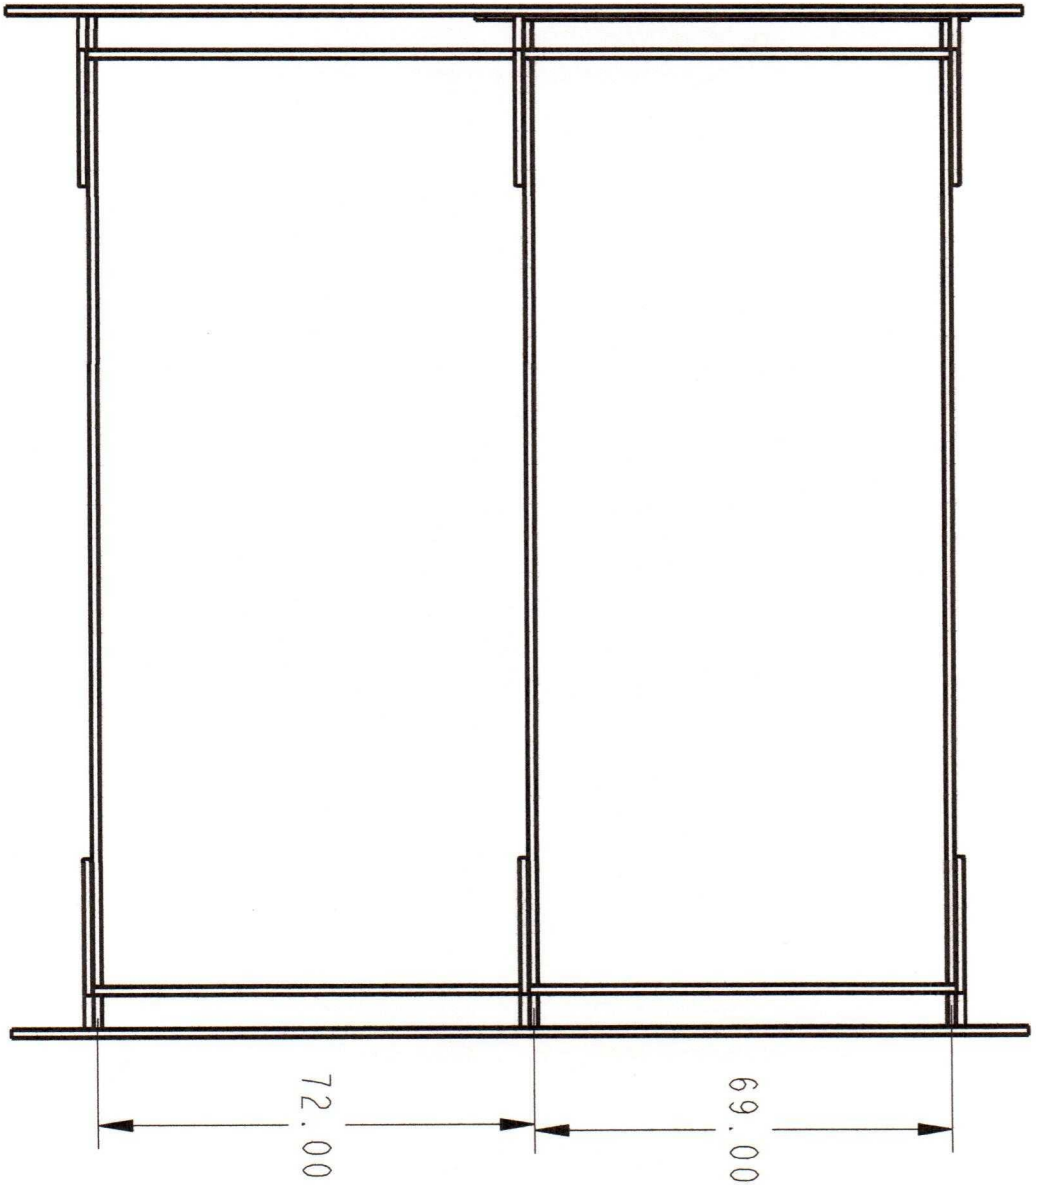

Philmont Scout Ranch
Tent Platform
Large

Title: LOWER_FRAME TOP

Tolerances: ±0.25

Drawn by: Ronald La Curran

SPF

Index: 2

Date: 10/06/08

Scale: 1:30

Version: 1

Page 9 of 9